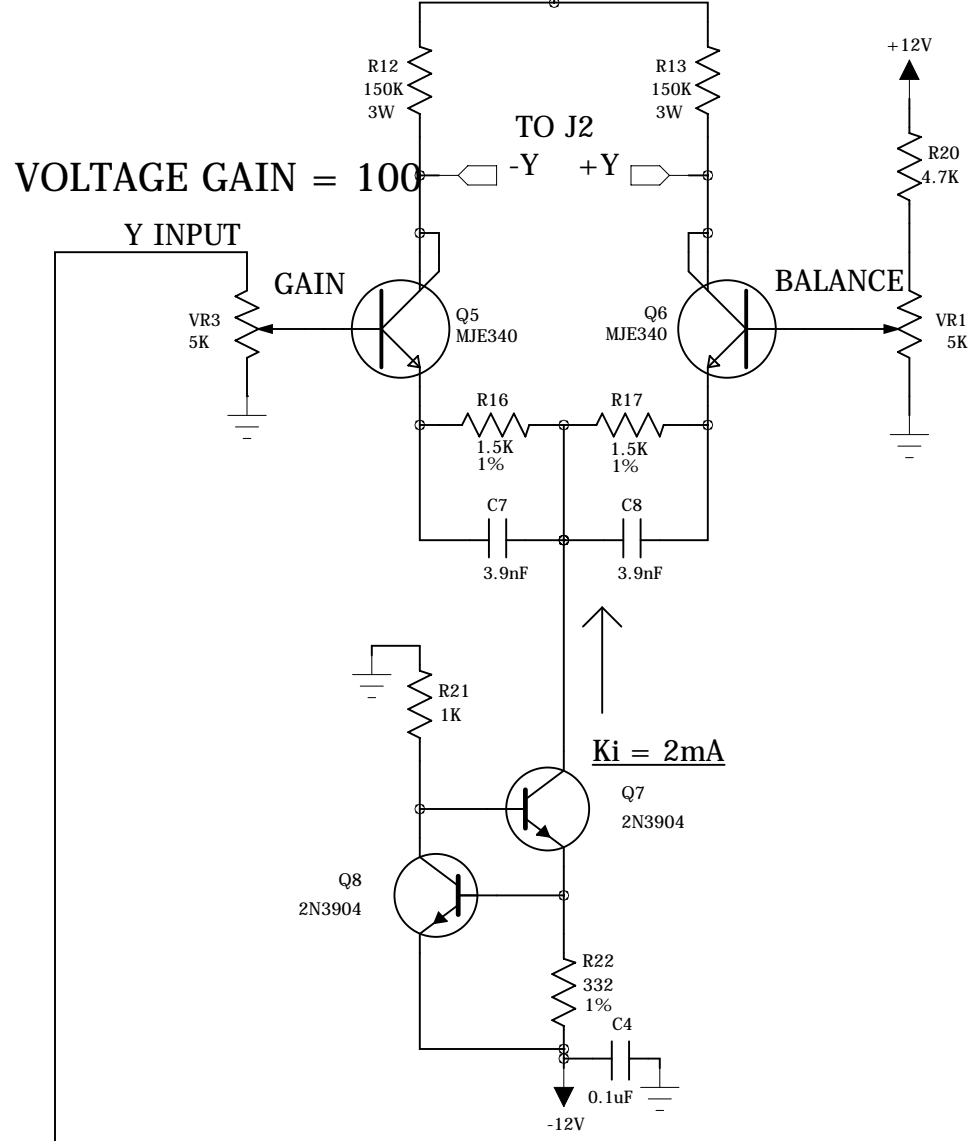

6 5 4 3 2 1

WARNING - HIGH VOLTAGE!

REVISION RECORD			
LTR	ECO NO:	APPROVED:	DATE:

TO CATHODE RAY TUBE DEFLECTION PLATES

J2: 200mil spacing

FRONT VIEW

COMPANY: www.labguysworld.com			
TITLE: ELECTROSTATIC DEFLECTION AMPS COPYRIGHT 2015 RICHARD DIEHL			
DRAWN: R.DIEHL	DATED: 20150212	CODE:	REV:
CHECKED:	DATED:	SIZE: B	DRAWING NO: 20150217
QUALITY CONTROL:	DATED:	Last updated: 20150219	
RELEASED:	DATED:	SCALE:	SHEET: 1 of 2