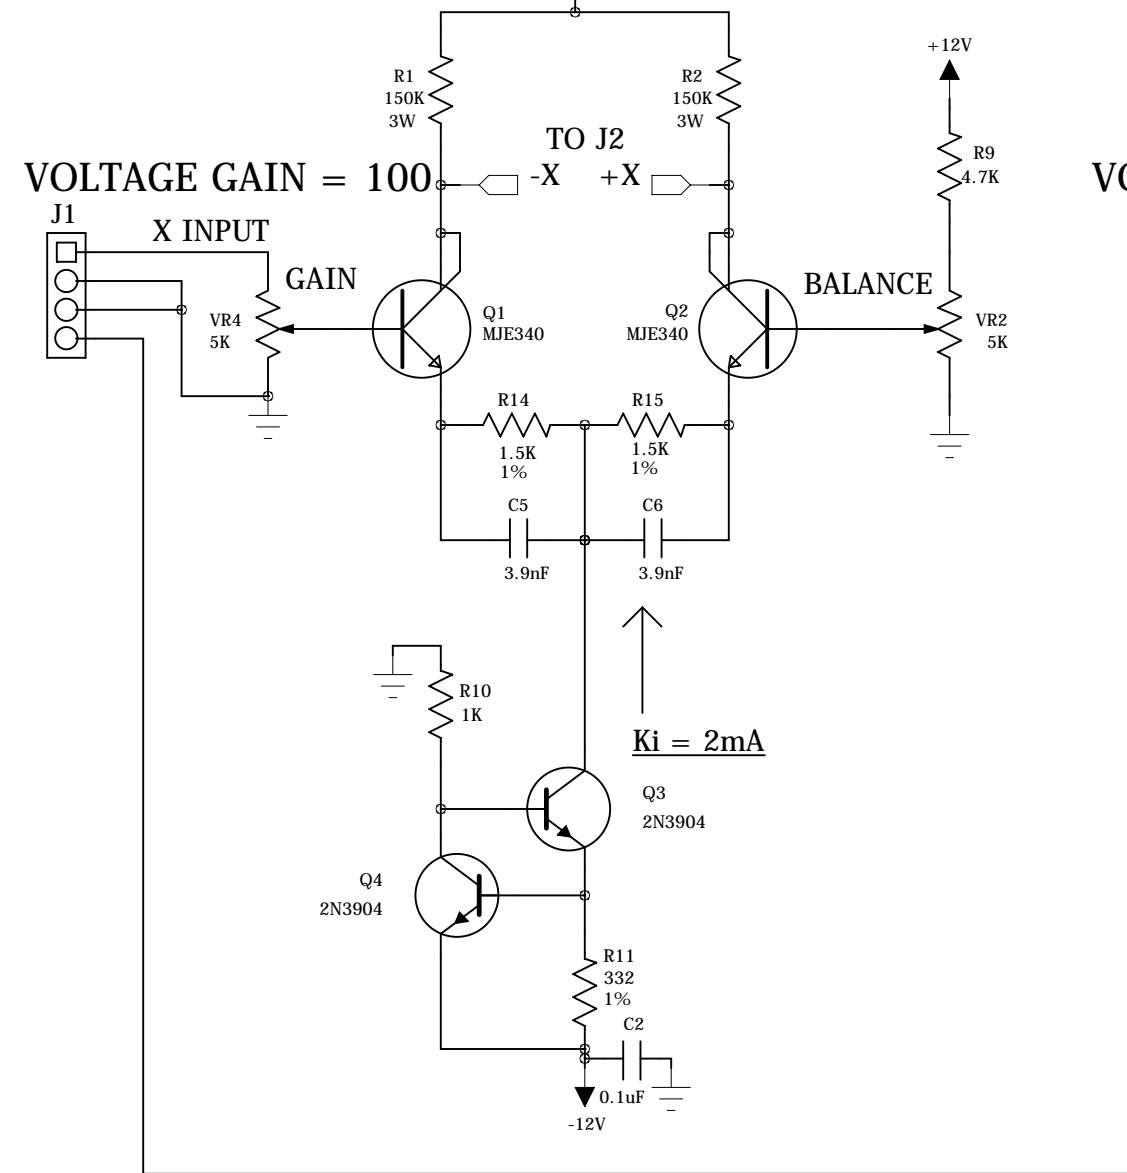

6 5 4 3 2 1

WARNING - HIGH VOLTAGE!

REVISION RECORD			
LTR	ECO NO:	APPROVED:	DATE:

TO CATHODE RAY TUBE DEFLECTION PLATES

J2: 200mil spacing

FRONT VIEW

COMPANY: www.labguysworld.com			
TITLE: ELECTROSTATIC DEFLECTION AMPS COPYRIGHT 2015 RICHARD DIEHL			
DRAWN: R.DIEHL	DATED: 20150212	CODE:	REV:
CHECKED:	DATED:	SIZE: B	DRAWING NO: 20150217
QUALITY CONTROL:	DATED:	Last updated: 20150219	
RELEASED:	DATED:	SCALE:	SHEET: 1 of 2